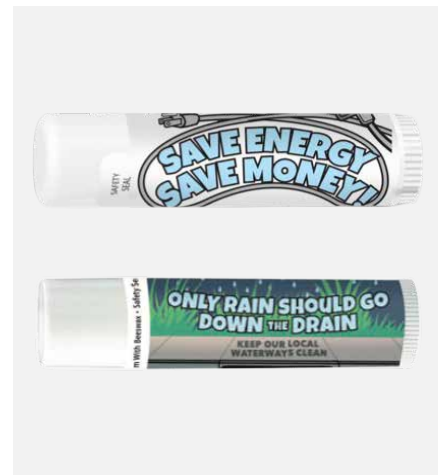

Reflector Clip-On Safety Light

Round Safety Reflective Stickers

Reflective Drawstring Tote

Smart Belt Waist Pack

Reflective Safety Cone Key Tag

Paw-Shaped Reflective Collar Tag

Reflective Pet Bandana

Classic Giveaways

Lip Balm
(Energy Saving & Stormwater)

House & Home Power Clip

Whistle
Light/Key Chain

Hand Sanitizer
Sprayer

16-Foot Tape Measure

Aluminum Water Bottle

Saturn Jumbo Tote Bag

Great Lakes 7" Ice Scraper