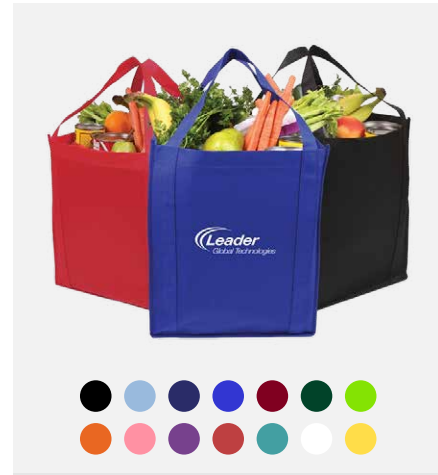

Lip Balm
(Energy Saving & Stormwater)

House & Home Power Clip

Whistle
Light/Key Chain

Hand Sanitizer
Sprayer

16-Foot Tape Measure

Aluminum Water Bottle

Saturn Jumbo Tote Bag

Great Lakes 7" Ice Scraper