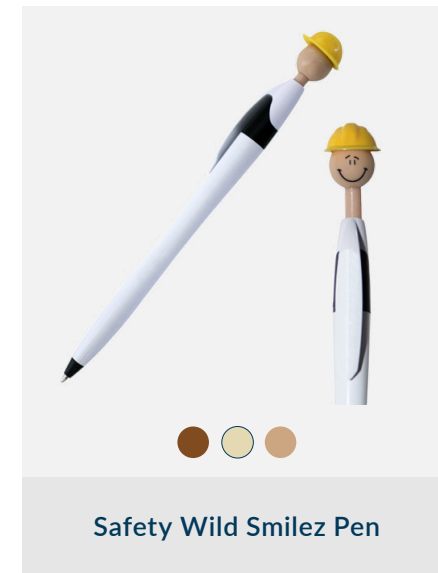

Econo Cap

Apparel

Nike Polo Shirt

Sport-Tek Polo Shirt

LEDs

Electric Safety

Water

Droplet Stress Reliever Figure