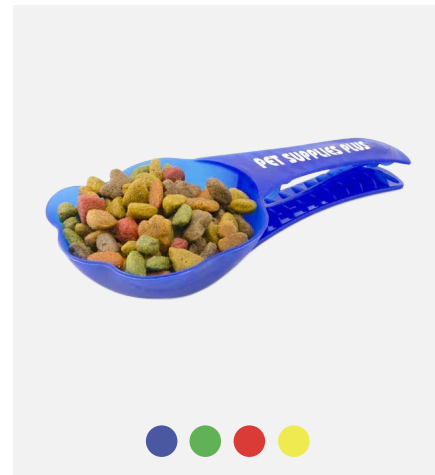

Water Drop Sponge

Water

5-Minute Digital Shower Timer

Shower Timer

Seed Bookmark

Drizzler 5" Rain Gauge

4" Magnifying Rain Gauge

Cloud Cold/Hot Pack

Rain Gauge

Detailing & Household Shammy Towel

Toilet Stress Reliever

Pets

Dog Bag Dispenser with Flashlight

Dog Bone Shammy Towel

Cloud Hand Fan Full Color

Collapsible Silicone Pet Bowl

Paw Keep-It Clip

Pet Litter Scoop

Dog Bone Baggie Dispenser

Pet Bag Dispenser

Dog Food Scoop 'n Clip

Safety Reflective Gear

Diamond Reflective Zipper Pull

Reflective Slap Bracelet

Lip Balm
(Energy Saving & Stormwater)

House & Home Power Clip

Whistle
Light/Key Chain

Hand Sanitizer
Sprayer

16-Foot Tape Measure

Aluminum Water Bottle

Saturn Jumbo Tote Bag

Great Lakes 7" Ice Scraper