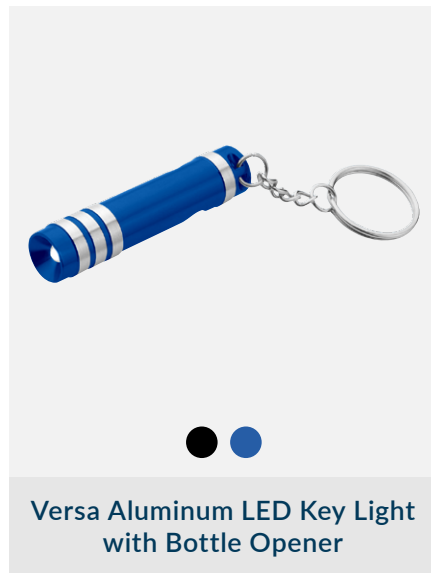

31.5" Economy Retractor

48" Economy Retractor

Flex Banner Display with Lit Rack Kit

8' Standard Table Throw

Signicade Deluxe A-Frame Kit (Double-Sided)

Apparel

Ribbed Knit Beanie with Double Stripe

LED Beanie

Econo Cap

Apparel

Nike Polo Shirt

Sport-Tek Polo Shirt

LEDs

Electric Safety

Water

Droplet Stress Reliever Figure

Wobble Droplet Stress Reliever

Water Droplet Key Tag

Droplet Floating Key Chain

Water Drop Adhesive Notes (4" x 6") - 25 Sheet

Water Drop Auction Hand Fan

Water Drop Stress Reliever

Droplet Stress Reliever Key Chain

Water Drop Sponge

Water

5-Minute Digital Shower Timer

Shower Timer

Seed Bookmark

Drizzler 5" Rain Gauge

4" Magnifying Rain Gauge

Cloud Cold/Hot Pack