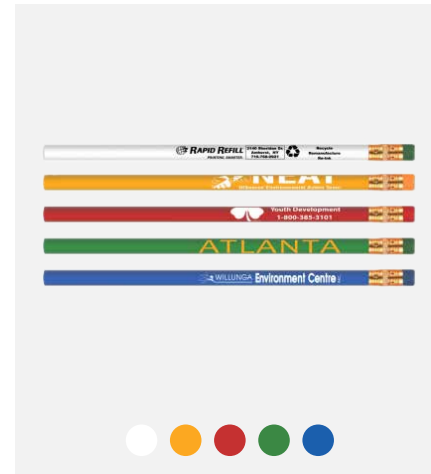

Silicone Wristband

Office Supplies

Recycled Bottle Pen

Osage RitePlus Pen

Javalina Classic Pen

Recycled Denim Pencil

Recycled Newspaper Pencil

3" x 3" Post-It Notes