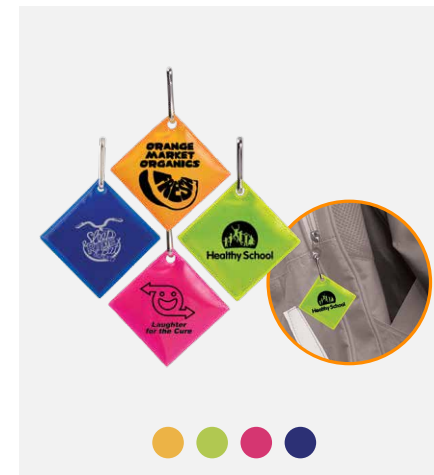

Rain Gauge

Detailing & Household Shammy Towel

Toilet Stress Reliever

Pets

Dog Bag Dispenser with Flashlight

Dog Bone Shammy Towel

Cloud Hand Fan Full Color

Collapsible Silicone Pet Bowl

Paw Keep-It Clip

Pet Litter Scoop

Dog Bone Baggie Dispenser

Pet Bag Dispenser

Dog Food Scoop 'n Clip

Safety Reflective Gear

Diamond Reflective Zipper Pull

Reflective Slap Bracelet