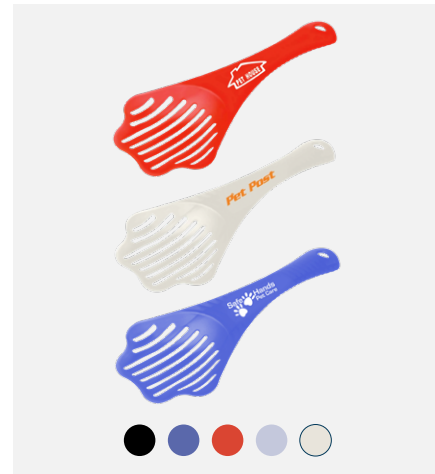

Water Drop Sponge

Water

5-Minute Digital Shower Timer

Shower Timer

Seed Bookmark

Drizzler 5" Rain Gauge

4" Magnifying Rain Gauge

Cloud Cold/Hot Pack

Rain Gauge

Detailing & Household Shammy Towel

Toilet Stress Reliever

Pets

Dog Bag Dispenser with Flashlight

Dog Bone Shammy Towel

Cloud Hand Fan Full Color

Collapsible Silicone Pet Bowl

Paw Keep-It Clip

Pet Litter Scoop

Dog Bone Baggie Dispenser

Pet Bag Dispenser

Dog Food Scoop 'n Clip

Safety Reflective Gear

Diamond Reflective Zipper Pull

Reflective Slap Bracelet