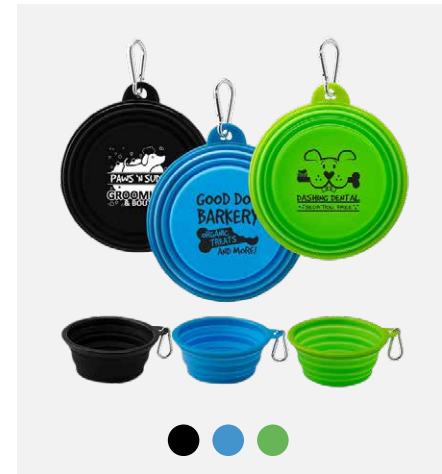

Water Drop Sponge

Water

5-Minute Digital Shower Timer

Shower Timer

Seed Bookmark

Drizzler 5" Rain Gauge

4" Magnifying Rain Gauge

Cloud Cold/Hot Pack

Rain Gauge

Detailing & Household Shammy Towel

Toilet Stress Reliever

Pets

Dog Bag Dispenser with Flashlight

Dog Bone Shammy Towel

Cloud Hand Fan Full Color

Collapsible Silicone Pet Bowl

Paw Keep-It Clip

Pet Litter Scoop

Dog Bone Baggie Dispenser

Pet Bag Dispenser

Dog Food Scoop 'n Clip

Safety Reflective Gear

Diamond Reflective Zipper Pull

Reflective Slap Bracelet