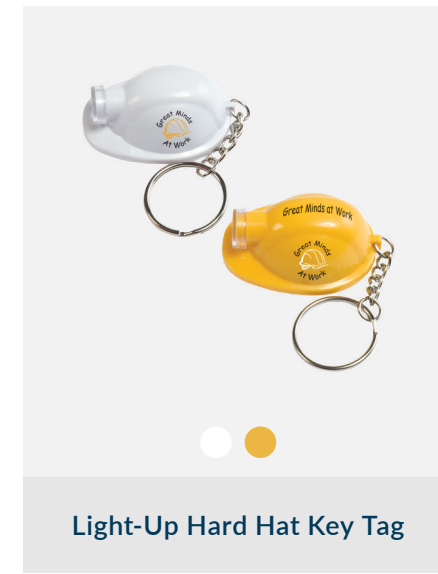

31.5" Economy Retractor

48" Economy Retractor

Flex Banner Display with Lit Rack Kit

8' Standard Table Throw

Signicade Deluxe A-Frame Kit (Double-Sided)

Apparel

Ribbed Knit Beanie with Double Stripe

LED Beanie

Econo Cap

Apparel

Nike Polo Shirt

Sport-Tek Polo Shirt

LEDs

Electric Safety

Water

Droplet Stress Reliever Figure

Wobble Droplet Stress Reliever

Water Droplet Key Tag

Droplet Floating Key Chain

Water Drop Adhesive Notes (4" x 6") - 25 Sheet

Water Drop Auction Hand Fan

Water Drop Stress Reliever

Droplet Stress Reliever Key Chain

Water Drop Sponge

Water

5-Minute Digital Shower Timer

Shower Timer

Seed Bookmark

Drizzler 5" Rain Gauge

4" Magnifying Rain Gauge

Cloud Cold/Hot Pack