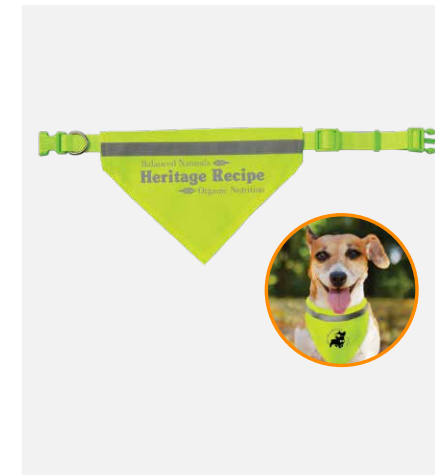

Reflector Clip-On Safety Light

Round Safety Reflective Stickers

Reflective Drawstring Tote

Smart Belt Waist Pack

Reflective Safety Cone Key Tag

Paw-Shaped Reflective Collar Tag

Reflective Pet Bandana

Classic Giveaways

Lip Balm
(Energy Saving & Stormwater)

House & Home Power Clip

Whistle
Light/Key Chain

Hand Sanitizer
Sprayer

16-Foot Tape Measure

Aluminum Water Bottle

Saturn Jumbo Tote Bag

Great Lakes 7" Ice Scraper