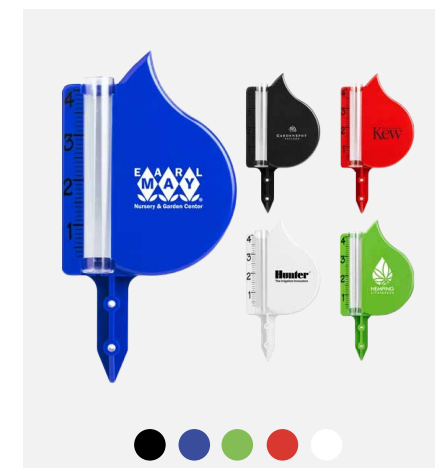

Wobble Droplet Stress Reliever

Water Droplet Key Tag

Droplet Floating Key Chain

Water Drop Adhesive Notes (4" x 6") - 25 Sheet

Water Drop Auction Hand Fan

Water Drop Stress Reliever

Droplet Stress Reliever Key Chain

Water Drop Sponge

Water

5-Minute Digital Shower Timer

Shower Timer

Seed Bookmark

Drizzler 5" Rain Gauge

4" Magnifying Rain Gauge

Cloud Cold/Hot Pack

Rain Gauge

Detailing & Household Shammy Towel

Toilet Stress Reliever

Pets

Dog Bag Dispenser with Flashlight

Dog Bone Shammy Towel

Cloud Hand Fan Full Color

Collapsible Silicone Pet Bowl