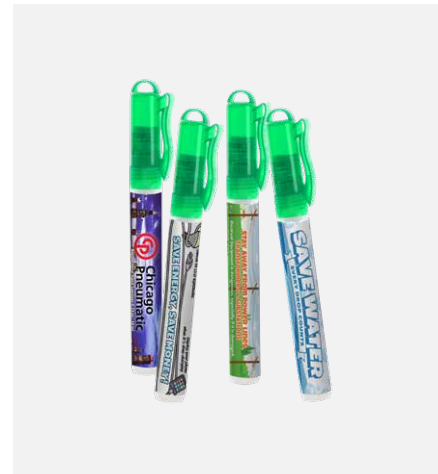

Water Drop Sponge

Water

5-Minute Digital Shower Timer

Shower Timer

Seed Bookmark

Drizzler 5" Rain Gauge

4" Magnifying Rain Gauge

Cloud Cold/Hot Pack

Reflector Clip-On Safety Light

Round Safety Reflective Stickers

Reflective Drawstring Tote

Smart Belt Waist Pack

Reflective Safety Cone Key Tag

Paw-Shaped Reflective Collar Tag

Reflective Pet Bandana

Classic Giveaways

Lip Balm
(Energy Saving & Stormwater)

House & Home Power Clip

Whistle
Light/Key Chain

Hand Sanitizer
Sprayer

16-Foot Tape Measure

Aluminum Water Bottle

Saturn Jumbo Tote Bag

Great Lakes 7" Ice Scraper