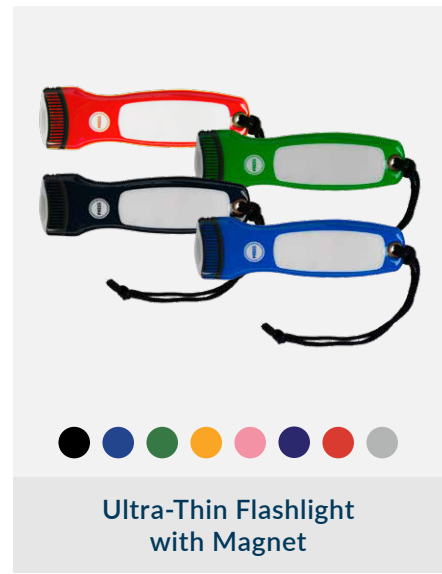

31.5" Economy Retractor

48" Economy Retractor

Flex Banner Display with Lit Rack Kit

8' Standard Table Throw

Signicade Deluxe A-Frame Kit (Double-Sided)

Apparel

Ribbed Knit Beanie with Double Stripe

LED Beanie

Econo Cap

Apparel

Nike Polo Shirt

Sport-Tek Polo Shirt

LEDs

Electric Safety

Water

Droplet Stress Reliever Figure

Water Drop Sponge

Water

5-Minute Digital Shower Timer

Shower Timer

Seed Bookmark

Drizzler 5" Rain Gauge

4" Magnifying Rain Gauge

Cloud Cold/Hot Pack