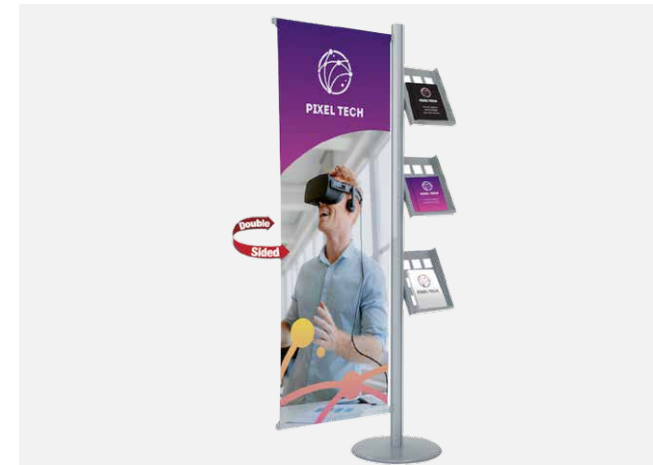

Three retractable banners and a tablecloth will capture your organization's message and fit in the trunk of your car.

Purchase the full booth as a **package** or buy **individual pieces**.

Indoor Booth Kit

31.5" Economy Retractor

48" Economy Retractor

Flex Banner Display with Lit Rack Kit

8' Standard Table Throw

Signicade Deluxe A-Frame Kit (Double-Sided)

Apparel

Ribbed Knit Beanie with Double Stripe

LED Beanie