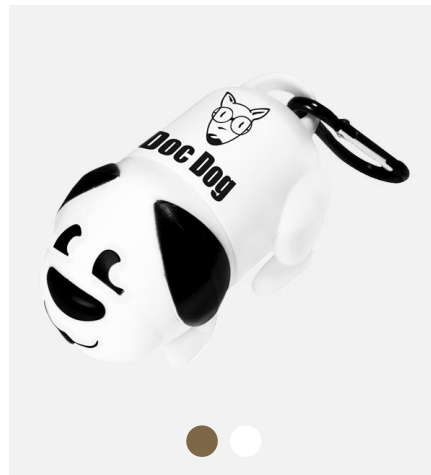

Water Drop Sponge

Water

5-Minute Digital Shower Timer

Shower Timer

Seed Bookmark

Drizzler 5" Rain Gauge

4" Magnifying Rain Gauge

Cloud Cold/Hot Pack

Rain Gauge

Detailing & Household Shammy Towel

Toilet Stress Reliever

Pets

Dog Bag Dispenser with Flashlight

Dog Bone Shammy Towel

Cloud Hand Fan Full Color

Collapsible Silicone Pet Bowl

Paw Keep-It Clip

Pet Litter Scoop

Dog Bone Baggie Dispenser

Pet Bag Dispenser

Dog Food Scoop 'n Clip

Safety Reflective Gear

Diamond Reflective Zipper Pull

Reflective Slap Bracelet