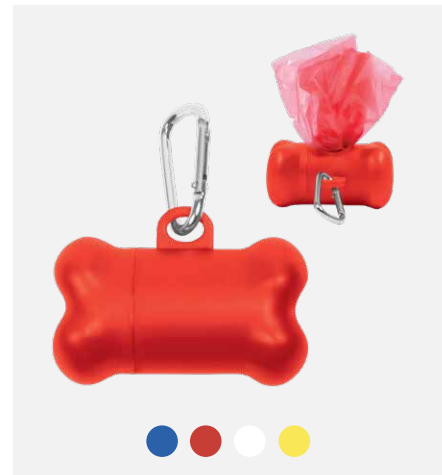

Water Drop Sponge

Water

5-Minute Digital Shower Timer

Shower Timer

Seed Bookmark

Drizzler 5" Rain Gauge

4" Magnifying Rain Gauge

Cloud Cold/Hot Pack

Rain Gauge

Detailing & Household Shammy Towel

Toilet Stress Reliever

Pets

Dog Bag Dispenser with Flashlight

Dog Bone Shammy Towel

Cloud Hand Fan Full Color

Collapsible Silicone Pet Bowl

Paw Keep-It Clip

Pet Litter Scoop

Dog Bone Baggie Dispenser

Pet Bag Dispenser

Dog Food Scoop 'n Clip

Safety Reflective Gear

Diamond Reflective Zipper Pull

Reflective Slap Bracelet