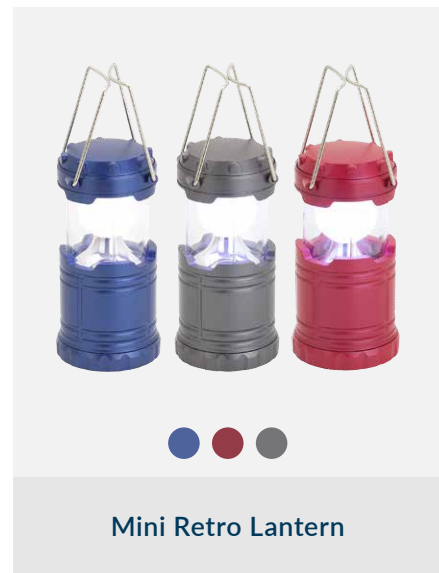

31.5" Economy Retractor

48" Economy Retractor

Flex Banner Display with Lit Rack Kit

8' Standard Table Throw

Signicade Deluxe A-Frame Kit (Double-Sided)

Apparel

Ribbed Knit Beanie with Double Stripe

LED Beanie

Econo Cap

Apparel

Nike Polo Shirt

Sport-Tek Polo Shirt

LEDs

Electric Safety

Water

Droplet Stress Reliever Figure

Water Drop Sponge

Water

5-Minute Digital Shower Timer

Shower Timer

Seed Bookmark

Drizzler 5" Rain Gauge

4" Magnifying Rain Gauge

Cloud Cold/Hot Pack