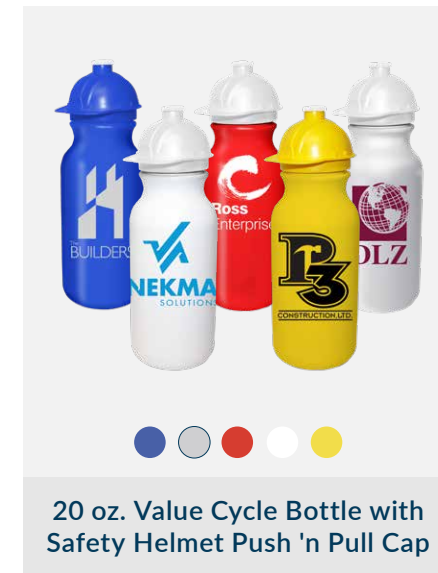

Econo Cap

Apparel

Nike Polo Shirt

Sport-Tek Polo Shirt

LEDs

Electric Safety

Water

Droplet Stress Reliever Figure

Water Drop Sponge

Water

5-Minute Digital Shower Timer

Shower Timer

Seed Bookmark

Drizzler 5" Rain Gauge

4" Magnifying Rain Gauge

Cloud Cold/Hot Pack