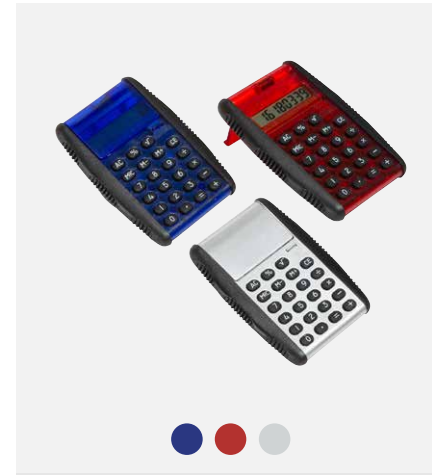

Grip & Flip Calculator