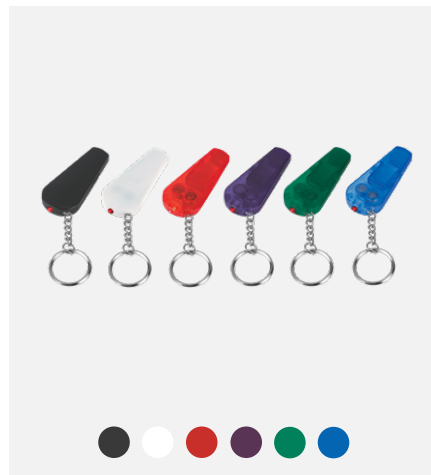

Rain Gauge

Detailing & Household Shammy Towel

Toilet Stress Reliever

Pets

Dog Bag Dispenser with Flashlight

Dog Bone Shammy Towel

Cloud Hand Fan Full Color

Collapsible Silicone Pet Bowl

Reflector Clip-On Safety Light

Round Safety Reflective Stickers

Reflective Drawstring Tote

Smart Belt Waist Pack

Reflective Safety Cone Key Tag

Paw-Shaped Reflective Collar Tag

Reflective Pet Bandana

Classic Giveaways

Lip Balm
(Energy Saving & Stormwater)

House & Home Power Clip

Whistle
Light/Key Chain

Hand Sanitizer
Sprayer

16-Foot Tape Measure

Aluminum Water Bottle

Saturn Jumbo Tote Bag

Great Lakes 7" Ice Scraper