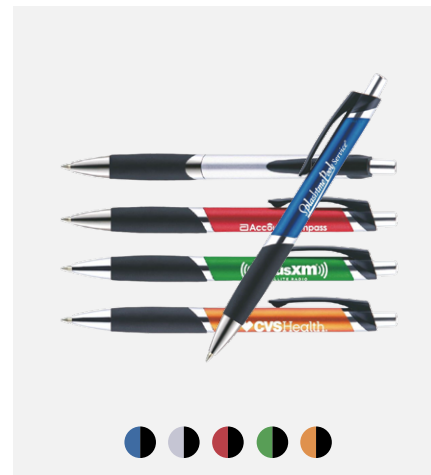

Osage RitePlus Pen