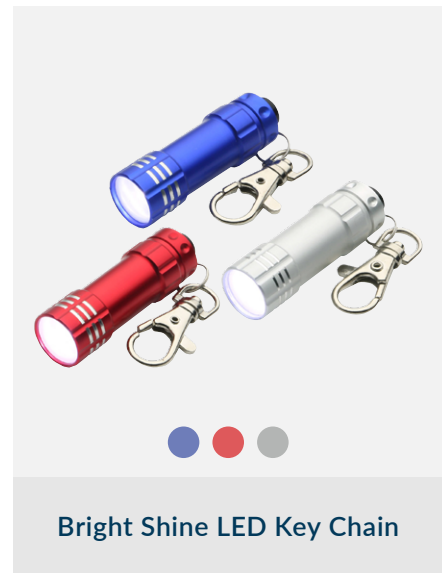

31.5" Economy Retractor

48" Economy Retractor

Flex Banner Display with Lit Rack Kit

8' Standard Table Throw

Signicade Deluxe A-Frame Kit (Double-Sided)

Apparel

Ribbed Knit Beanie with Double Stripe

LED Beanie

Econo Cap

Apparel

Nike Polo Shirt

Sport-Tek Polo Shirt

LEDs

Electric Safety

Water

Droplet Stress Reliever Figure

Wobble Droplet Stress Reliever

Water Droplet Key Tag

Droplet Floating Key Chain

Water Drop Adhesive Notes (4" x 6") - 25 Sheet

Water Drop Auction Hand Fan

Water Drop Stress Reliever

Droplet Stress Reliever Key Chain

Water Drop Sponge

Water

5-Minute Digital Shower Timer

Shower Timer

Seed Bookmark

Drizzler 5" Rain Gauge

4" Magnifying Rain Gauge

Cloud Cold/Hot Pack