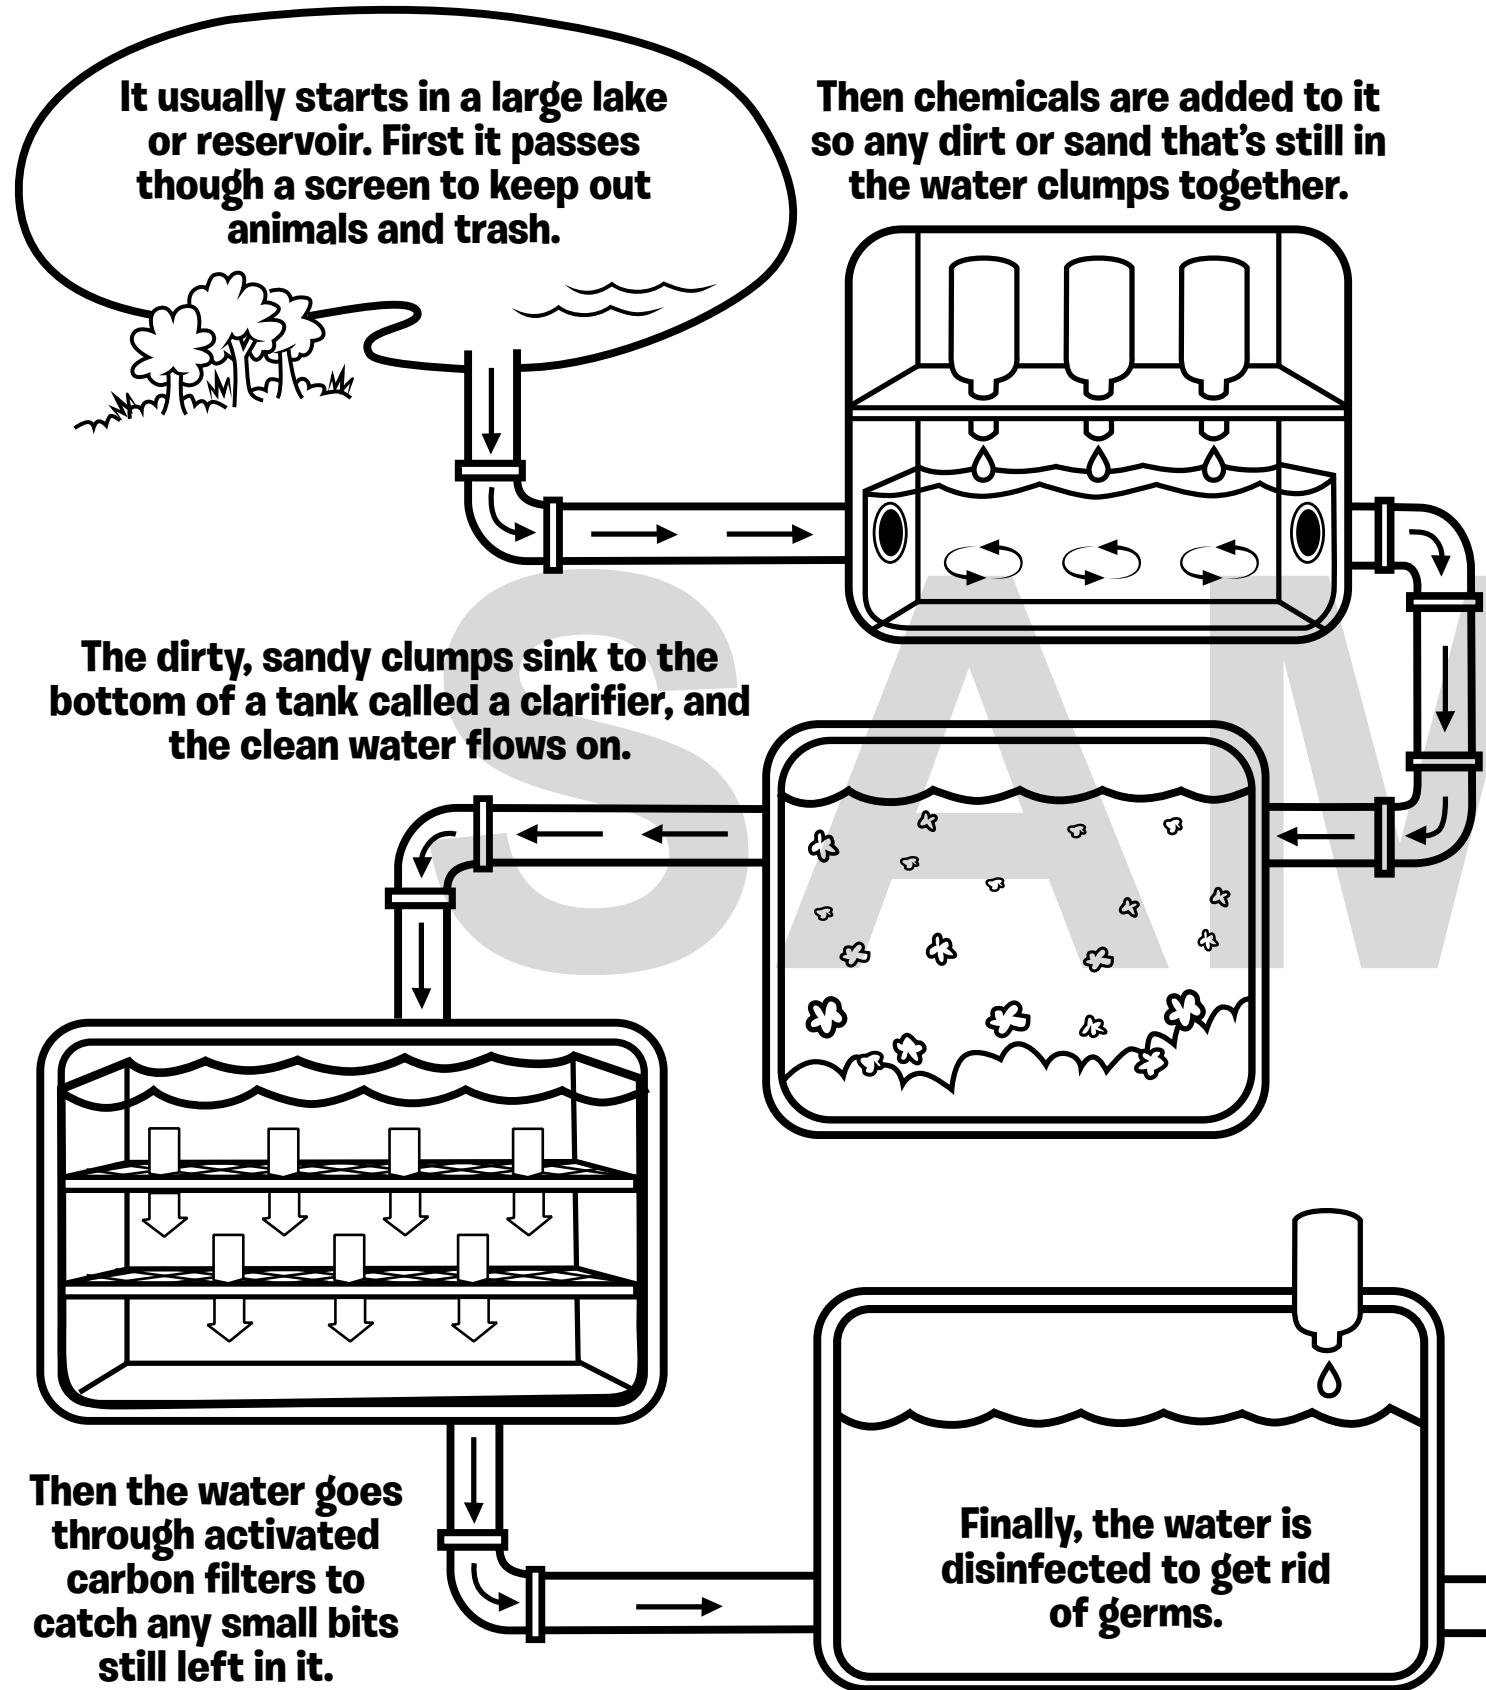

DID YOU KNOW?

About 60% of the human body is made of water.

A great way to make sure you're drinking enough water is to fill up a reusable bottle from your home faucet.

Before water gets to your home faucet it needs to be cleaned, and that's where our local water utilities come in.

They work hard to make sure the water in your home is clean and safe!

The water from your faucet has to go on a journey to be cleaned.

Can you make it through this maze and help the water get to your home?

Sometimes water from the treatment plant is pumped into a big water tower and stored there before it reaches your home.

Water towers help the water utility make sure there's always enough water for everyone. They come in lots of shapes and sizes. Here are a few.

Can you connect the dots to see what this one looks like?

It's important to save water so everyone has enough to drink. One great way to do this is by shutting off the faucet when you brush your teeth.