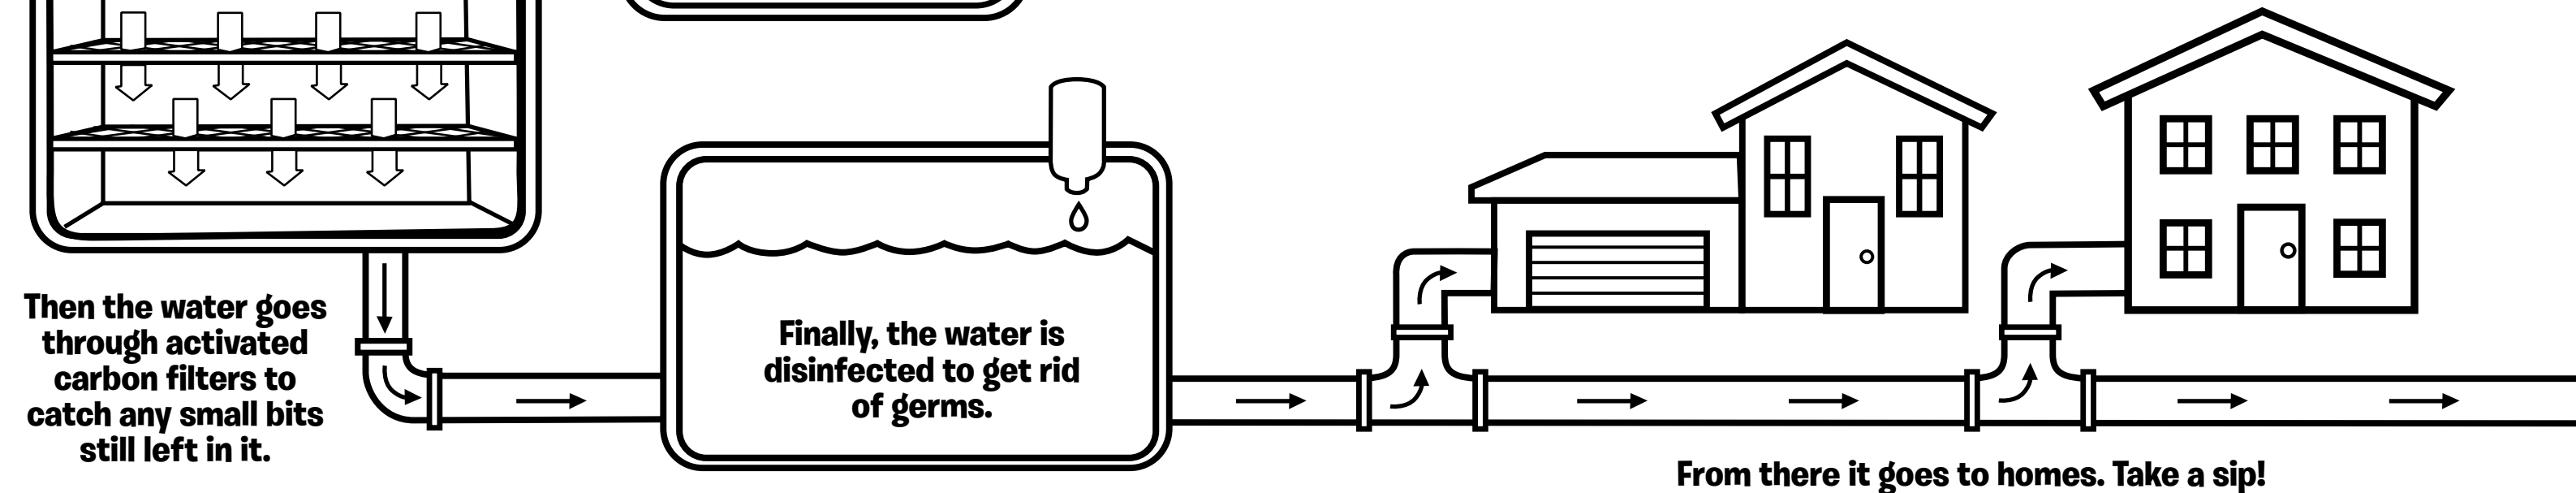

DID YOU KNOW?

About 60% of the human body is made of water.

A great way to make sure you're drinking enough water is to fill up a reusable bottle from your home faucet.

Before water gets to your home faucet it needs to be cleaned, and that's where our local water utilities come in.

They work hard to make sure the water in your home is clean and safe!

The water from your faucet has to go on a journey to be cleaned.

Can you make it through this maze and help the water get to your home?

Sometimes water from the treatment plant is pumped into a big water tower and stored there before it reaches your home.

Water towers help the water utility make sure there's always enough water for everyone. They come in lots of shapes and sizes. Here are a few.

Can you connect the dots to see what this one looks like?

It's important to save water so everyone has enough to drink. One great way to do this is by shutting off the faucet when you brush your teeth.